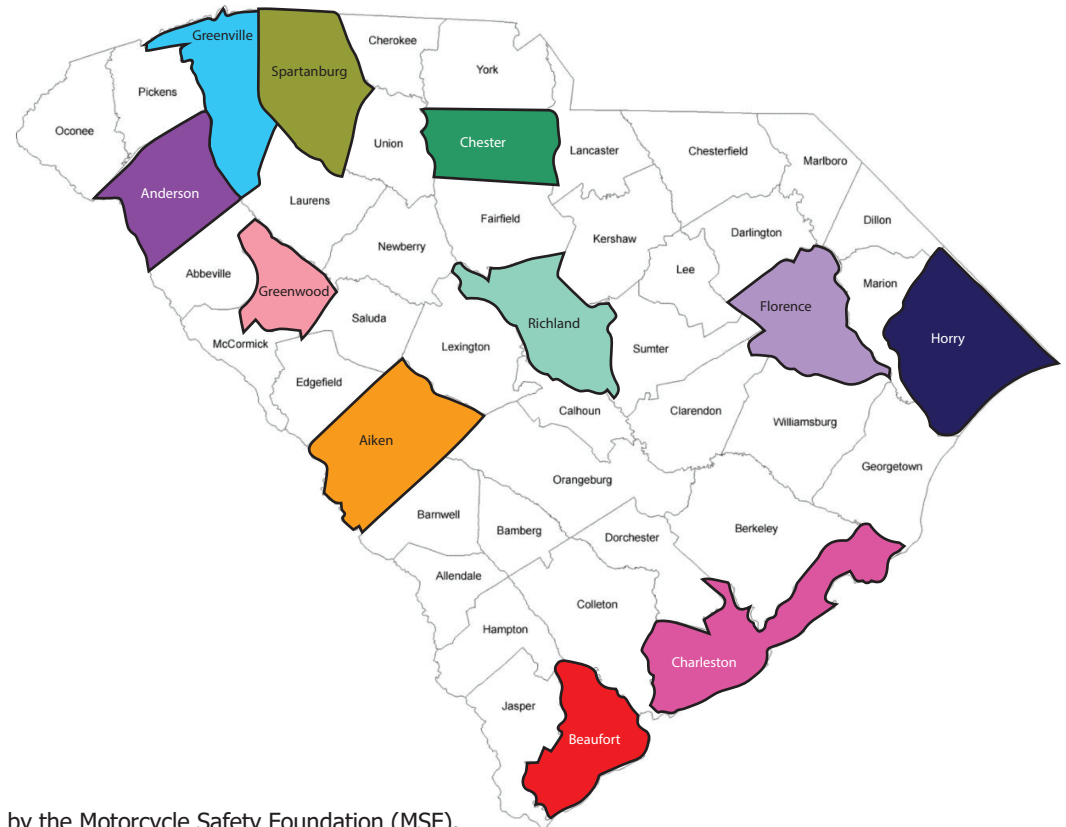

AIKEN COUNTY

Aiken Technical College
2276 Jefferson Davis Highway
Graniteville, SC 29829
(803) 593-9231 ext. 1230
www.atc.edu

SPARTANBURG COUNTY

Upstate Rider Training
185 Simuel Rd.
Spartanburg, SC 293053
(864) 881-2031
www.upstateridertraining.com

BEAUFORT COUNTY

Technical College of the Lowcountry
921 Ribaut Road
Beaufort, SC 29901
(843) 525-8205

CHARLESTON COUNTY

Trident Technical College
P.O. Box 18067
Charleston, SC 29423
(843) 574-6152
www.tridenttech.edu

Low Country Harley-Davidson

4707 Dorchester Rd.
North Charleston, SC 29405
(843) 554-1847
www.lowcountryharley.com

RICHLAND COUNTY

Midlands Technical College
P.O. Box 2408
Columbia, SC 29202
(803) 732-0432
www.midlandstech.edu

Thunder Tower Harley - Davidson

190 Pontiac Business Center Drive
Elgin, SC 29045
(803) 461-1121
<https://thundertowerharley.com/>

CHESTER COUNTY

York Technical College
127 Saluda Street
Chester, SC 29706
(803) 385-5884
www.yorktech.edu

Cox's Harley- Davidson

1178 Galleria Boulevard
Rock Hill, SC 29730
(803) 327-1183
www.coxshdofrockhill.com

FLORENCE COUNTY

Black Jack Harley-Davidson
2961 Alex Lee Blvd.
Florence, SC 29506
(843) 669-9961
www.blackjackharley.com

HORRY COUNTY

Georgetown Technical College
P.O. Box 1966
Conway, SC 29526
(843) 477-0808
www.hgtc.edu

Myrtle Beach Harley-Davidson

4710 S Kings Highway
Myrtle Beach, SC 29575
(843) 369-5555
www.myrtlebeachharley.com

*South Carolina classes are approved by the Motorcycle Safety Foundation (MSF).